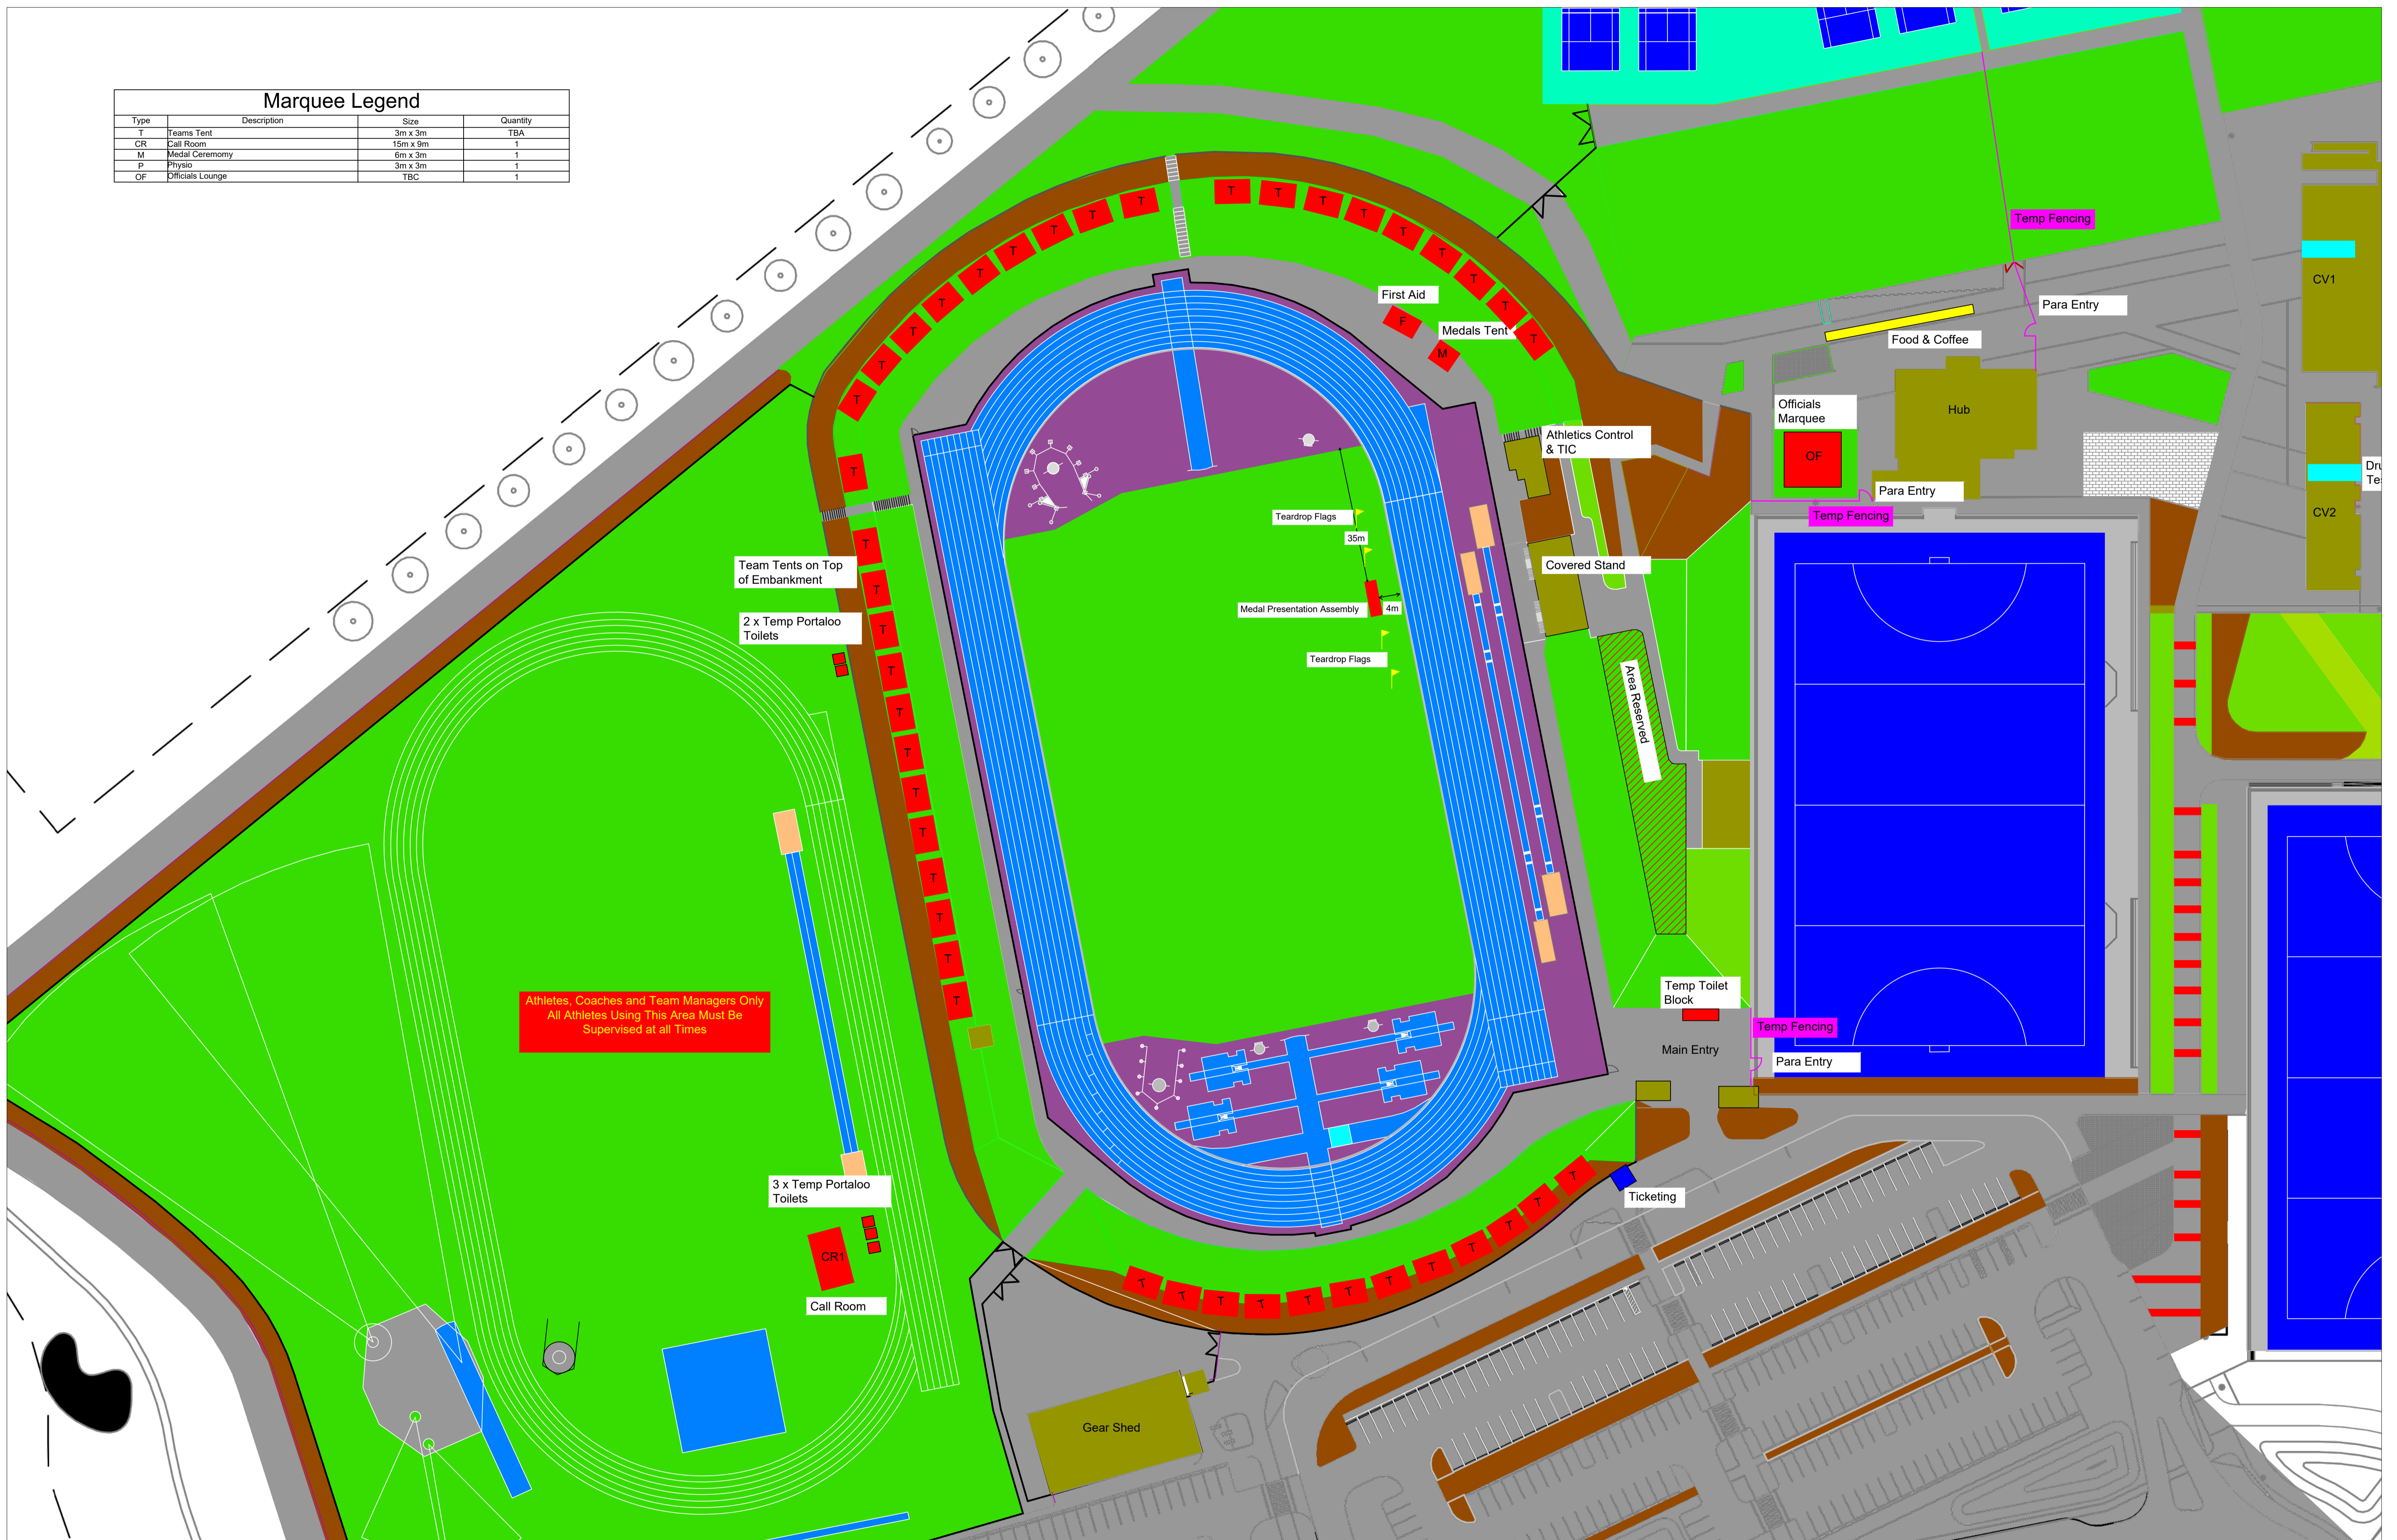

Marquee Legend			
Type	Description	Size	Quantity
T	Teams Tent	3m x 3m	TBA
CR	Call Room	15m x 3m	1
M	Medal Ceremony	6m x 3m	1
P	Physio	3m x 3m	1
OF	Officials Lounge	TBC	1

# Nga Puna Wai Site Plan

## SI Colgates 2020 Facilities Locations

Drawing By	BT
Date:	13-10-2019
Rev	0